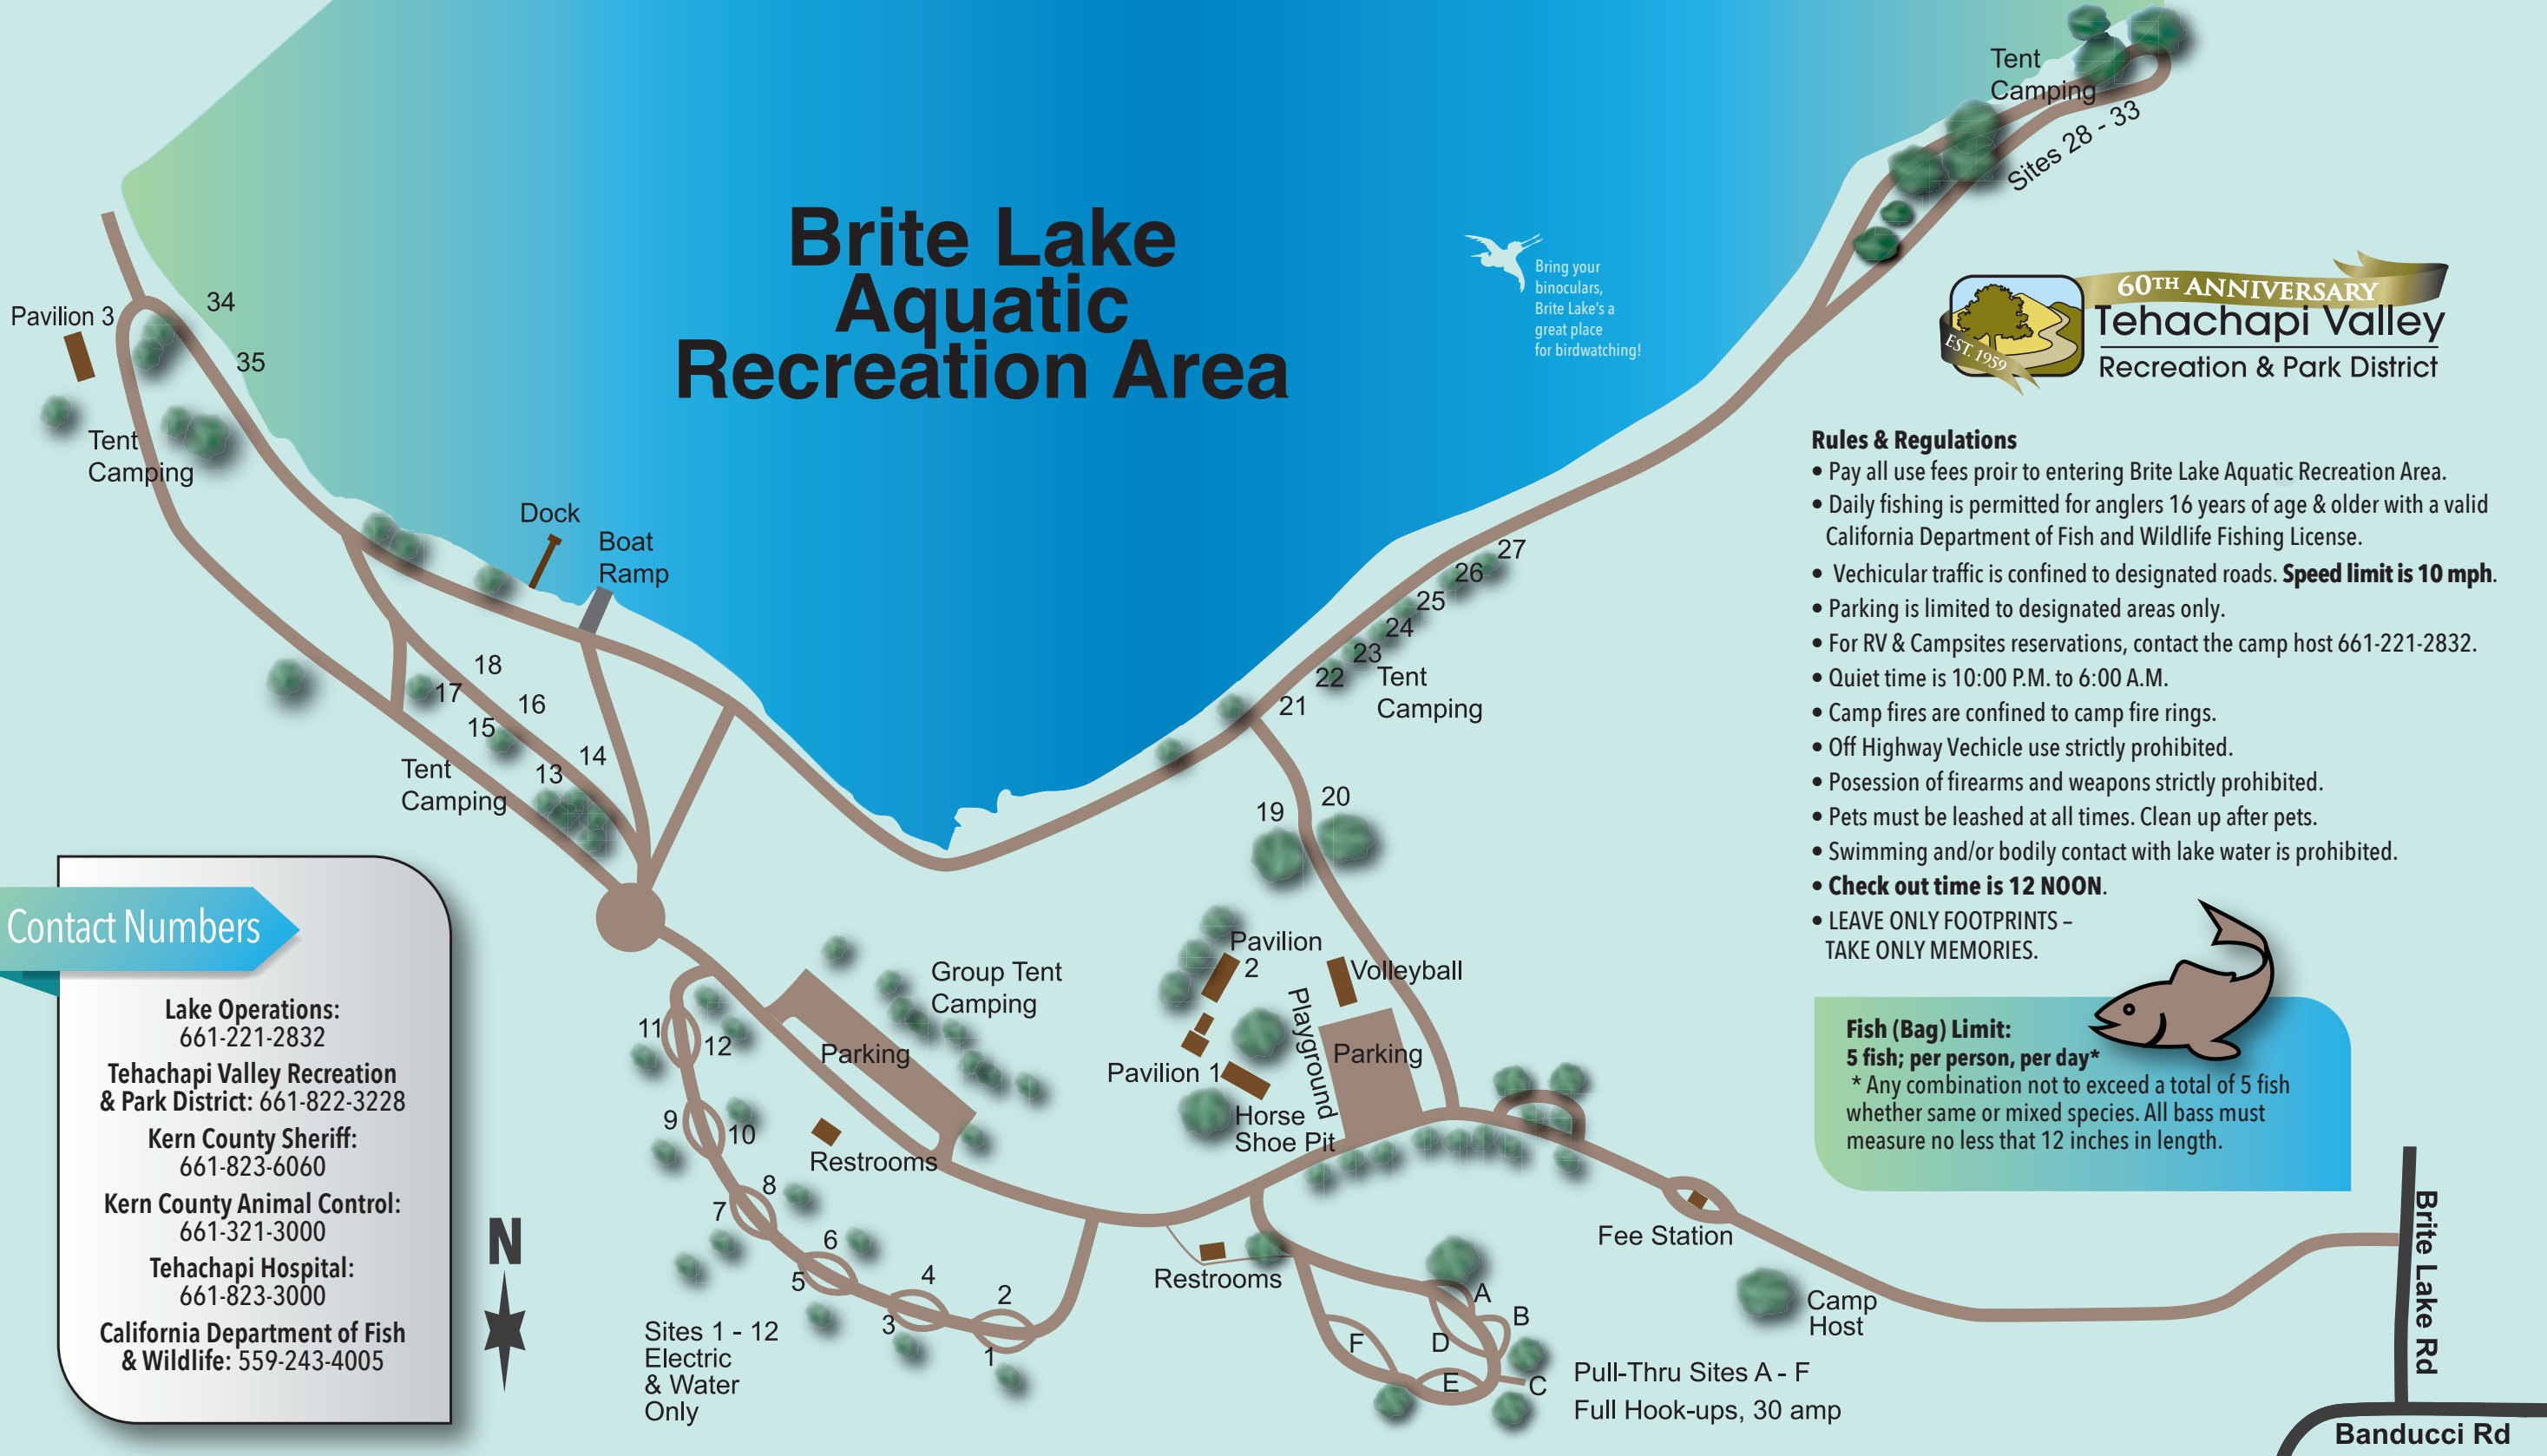

Brite Lake Aquatic Recreation Area

Bring your binoculars, Brite Lake's a great place for birdwatching!

60TH ANNIVERSARY
Tehachapi Valley
 Recreation & Park District

Contact Numbers

Lake Operations:
661-221-2832

Tehachapi Loop

Woodford-Tehachapi Rd.
Tehachapi, Ca 93561

Tehachapi Visitor Center

200 W Tehachapi Blvd.
Tehachapi, Ca 93561

Community Events

All American 4th of July Festival

Phillip Marx Central Park

Farmer Market

See website for dates: TVRPD.org

Entertainment

Fiddlers Crossing

206 E F St., Tehachapi, Ca 93561
FiddlersCrossing.org

The BK Theater

110 S Green St., Tehachapi, Ca 93561
TCTonStage.com

The Hitching Post Movie Theater

Savemart

841 Tucker Rd.
Tehachapi, Ca 93561

Walmart

Tucker Rd.
Tehachapi, Ca 93561

Dump Stations

Flying J

1668 E. Tehachapi Blvd.
Tehachapi, Ca 93561
(Fee Required)

Love's Travel Plaza #392